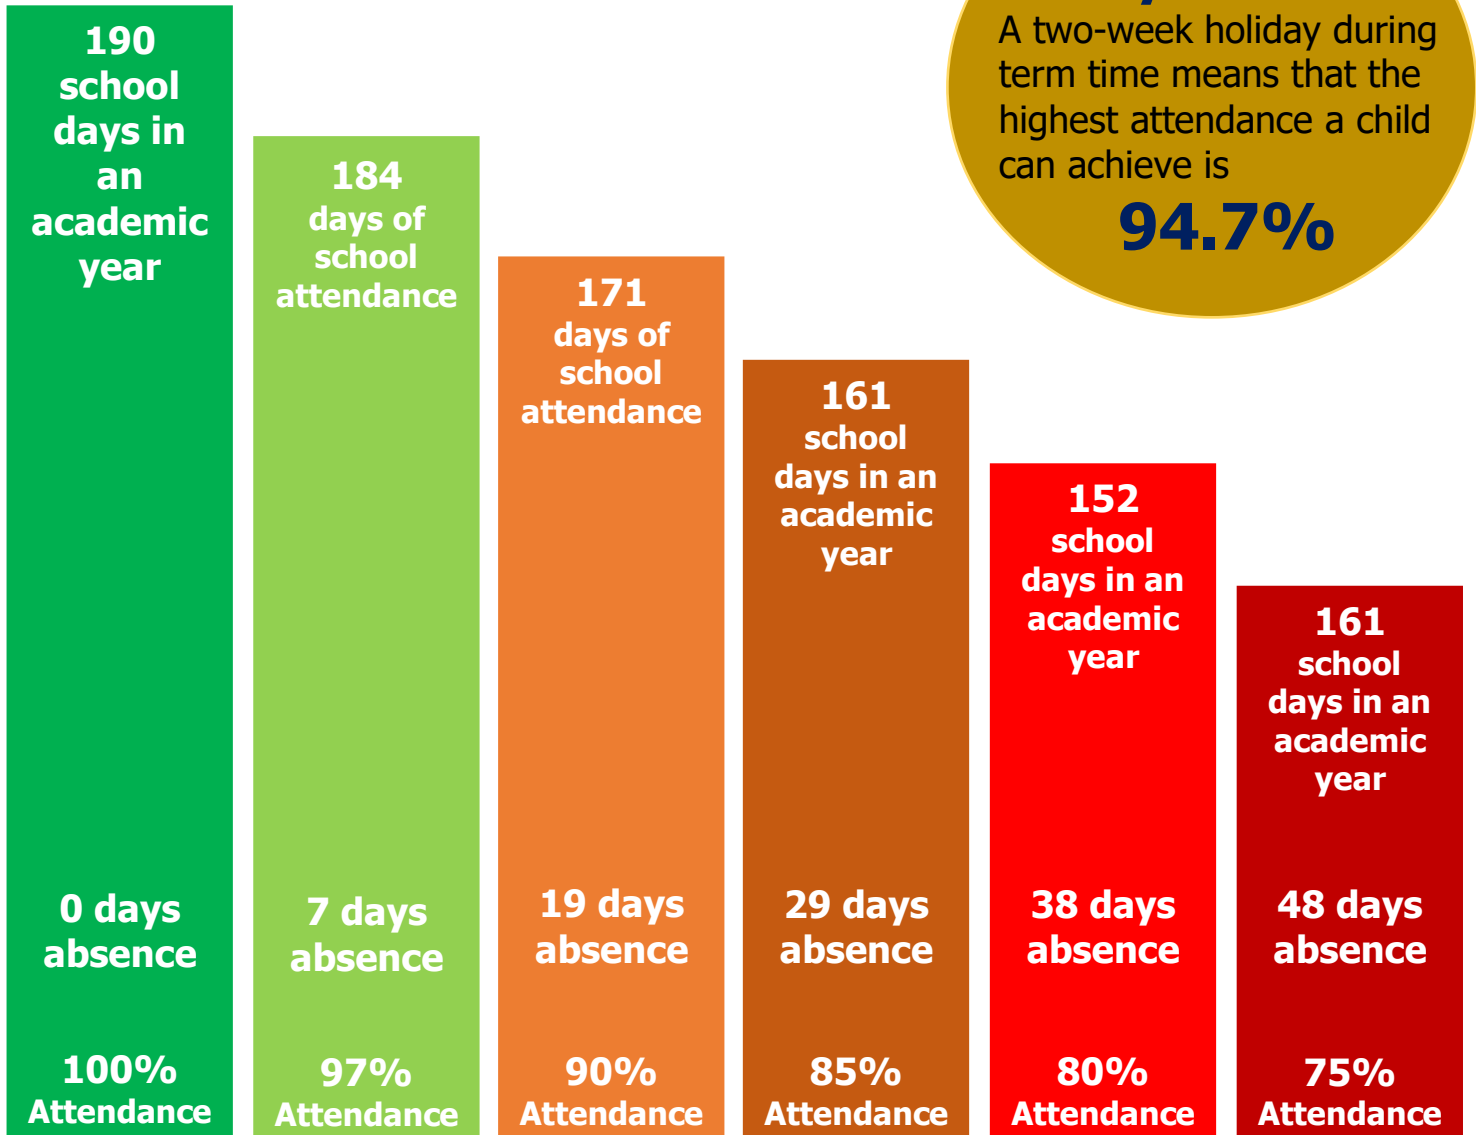

Good attendance means...

Being in school at least **97%** of the time or for at least **184** days per academic year.

Did you know?
 A two-week holiday during term time means that the highest attendance a child can achieve is **94.7%**

WELL DONE!
 A good attendance gives you the best chance for success!

I'M CONCERNED
 Poor attendance gives you less chance of success!

SERIOUSLY WORRIED
 Very poor attendance has a significant impact and reduces life chances!

There are 365 days in a year

175 days are NOT spent in school

Holidays and days out can be taken outside of term time!